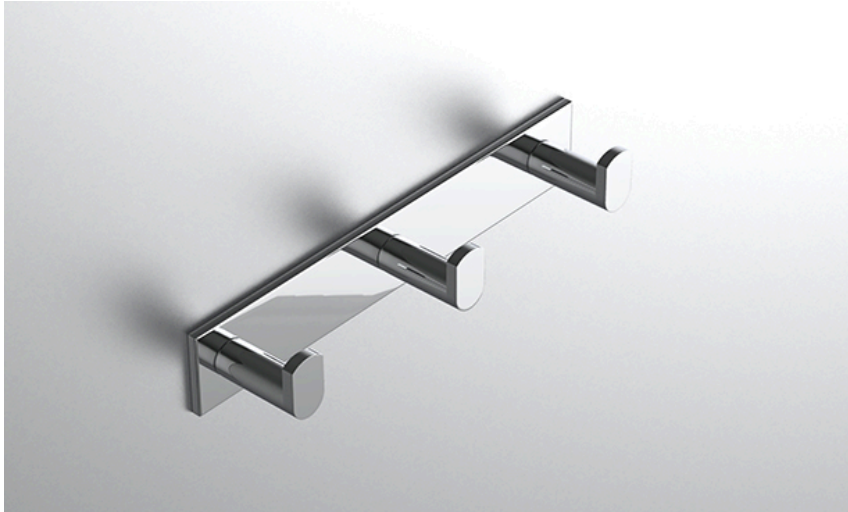

neelnox

LET
THERE
BE **DESIGN.**

FEATURES

- Premium 304 Grade Stainless Steel
- Solid Mount Construction
- Concealed Installation Hardware
- State of the art wall anchors included for installation on Dry wall or Tile

COLLECTION INSPIRE

ROBE HOOK

| Model | Product | Finishes Available |
|----------|-----------|---|
| INS-RHT2 | Robe Hook | Multiple finishes available. Over 23 finishes to choose from. |

| FINISHES | | | |
|--------------------------|--------------------------------|---------------------------|--|
| Polished (-P) | Antique Copper (-ACOP) | Polished Gold (-PGLD) | |
| Brushed (-B) | Polished Brass (-PBRS) | Brushed Copper (-BCOP) | |
| Brushed Gold (-BGLD) | Matte White (-WHT) | Brushed Rose Gold (-BRGD) | |
| Matte Black (-BLK) | Brushed Modern Bronze (-BMBRZ) | Brushed Black (-BRBLK) | |
| Oil Rubbed Bronze (-ORB) | Glossy White (-GWHT) | Polished Black (-PBLK) | |
| Brushed Brass (-BBRS) | Polished Rose Gold (-PRGD) | Antique Nickel (-ANKL) | |
| Brushed Bronze (-BBRZ) | Unlacquered Brass (-UBRS) | Black Nickel (-NKBL) | |
| Antique Brass (-ABRS) | Polished Nickel (-PNKL) | | |