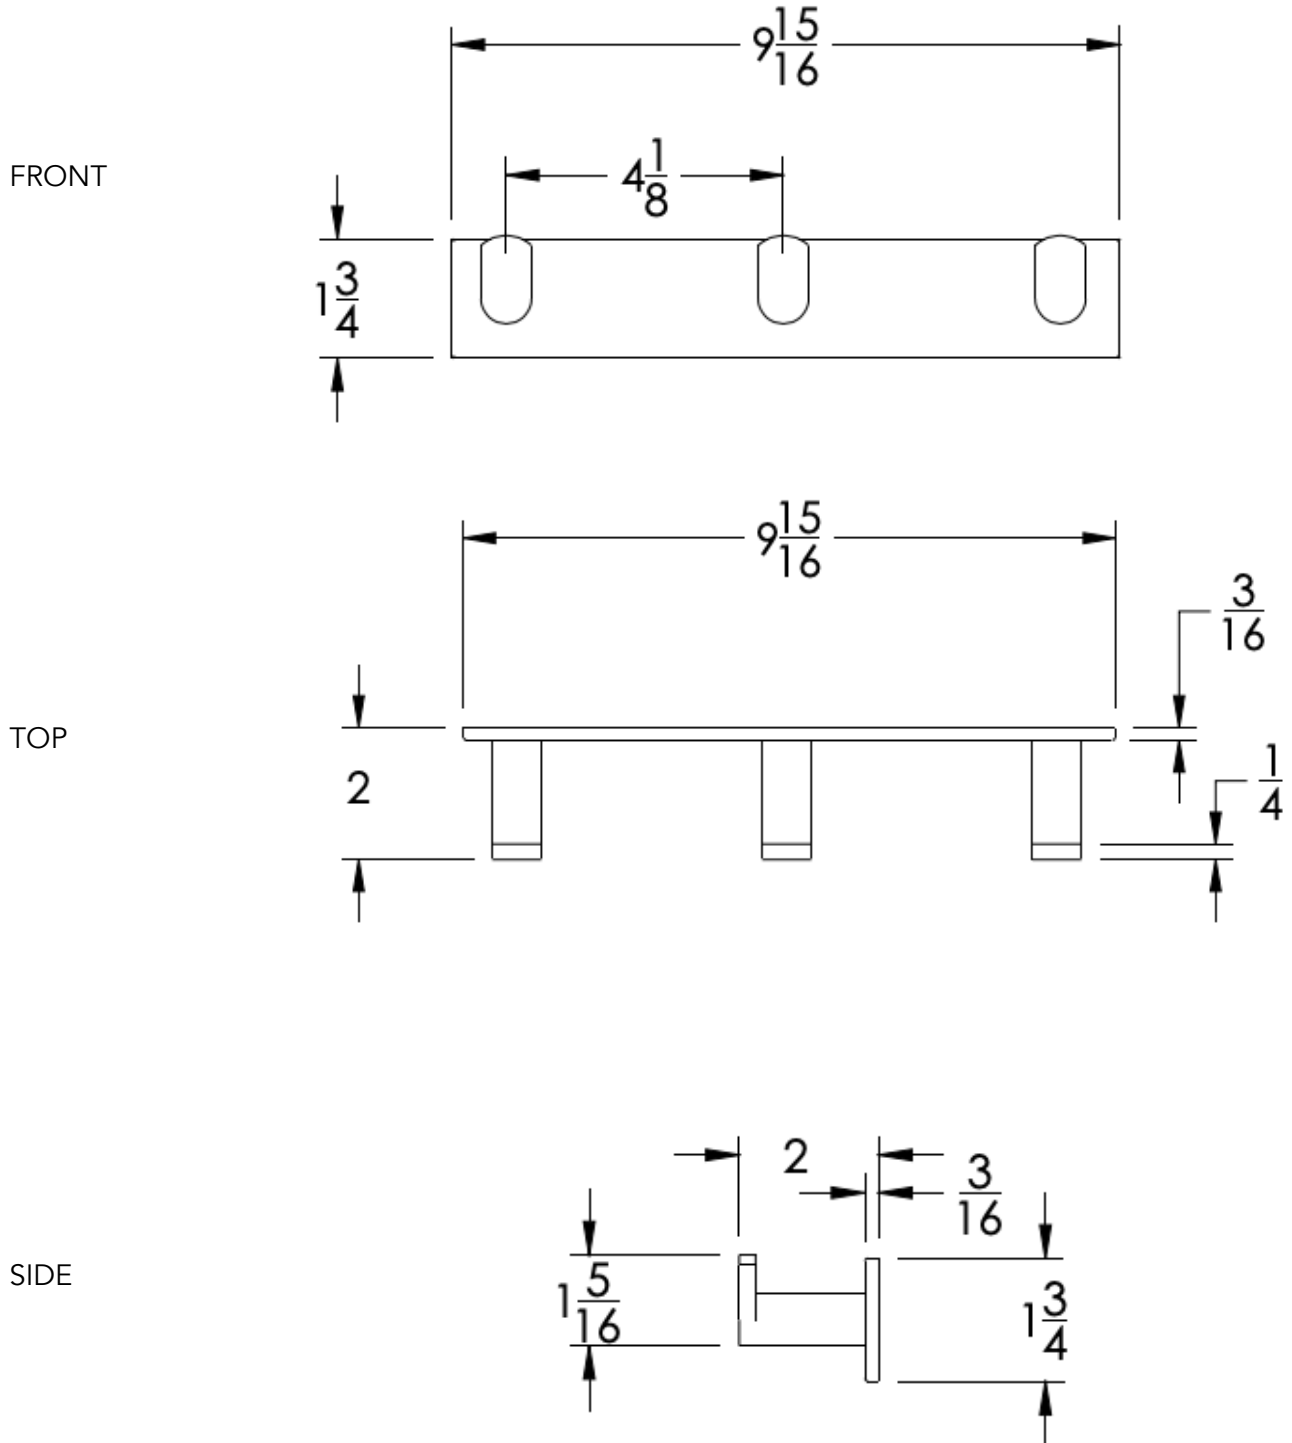

neelnox

LET
THERE
BE **DESIGN.**

FEATURES

- Premium 304 Grade Stainless Steel
- Solid Mount Construction
- Concealed Installation Hardware
- State of the art wall anchors included for installation on Dry wall or Tile

COLLECTION INSPIRE

ROBE HOOK

| Model | Product | Finishes Available |
|----------|-----------|---|
| INS-RHT2 | Robe Hook | Multiple finishes available. Over 23 finishes to choose from. |

| FINISHES | | | |
|--------------------------|--------------------------------|---------------------------|--|
| Polished (-P) | Antique Copper (-ACOP) | Polished Gold (-PGLD) | |
| Brushed (-B) | Polished Brass (-PBRS) | Brushed Copper (-BCOP) | |
| Brushed Gold (-BGLD) | Matte White (-WHT) | Brushed Rose Gold (-BRGD) | |
| Matte Black (-BLK) | Brushed Modern Bronze (-BMBRZ) | Brushed Black (-BRBLK) | |
| Oil Rubbed Bronze (-ORB) | Glossy White (-GWHT) | Polished Black (-PBLK) | |
| Brushed Brass (-BBRS) | Polished Rose Gold (-PRGD) | Antique Nickel (-ANKL) | |
| Brushed Bronze (-BBRZ) | Unlacquered Brass (-UBRS) | Black Nickel (-NKBL) | |
| Antique Brass (-ABRS) | Polished Nickel (-PNKL) | | |

Dimensions in inches

NOTE: Dimensions subject to change without notice.